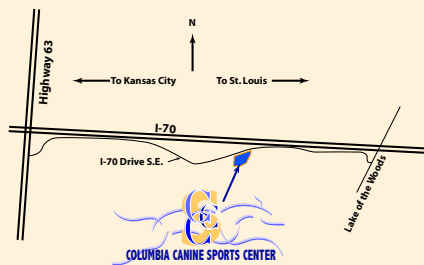

Convenient location right next to I-70 with easy access and many motels, restaurants, and shops within 2 miles

Agility, obedience and Rally equipment and set-ups available

Rent a ring or two, or rent the whole space!

Specialty or All Breed Sample

Obedience, Agility, Rally Sample

Note: Each square represents 10 feet.

Directions

CCSC is located on I-70 Drive Southeast, between the Highway 63 and Lake of the Woods exits in Columbia, Mo.