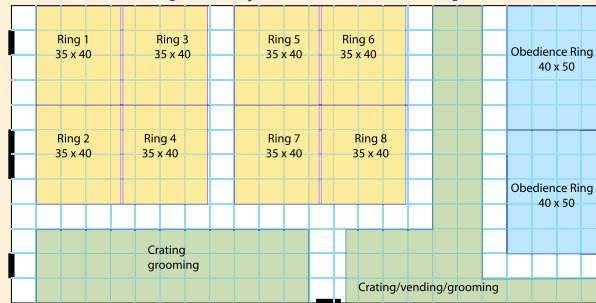

We now take MasterCard and Visa!

*Classes and special events have ring priority, see website for details

Sample Ring Layouts

The CCSC arena can be arranged in almost any configuration. Below are a few samples of possible show layouts. We will work with you on an optimal ring layout for your event!

Specialty or All Breed Sample

Obedience, Agility, Rally Sample

Note: Each square represents 10 feet.

Directions

CCSC is located on I-70 Drive Southeast, between the Highway 63 and Lake of the Woods exits in Columbia, Mo.