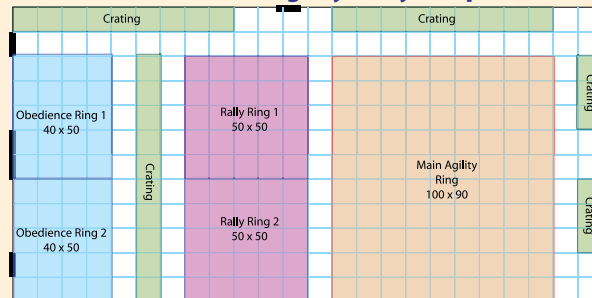

We now take MasterCard and Visa!

*Classes and special events have ring priority, see website for details

Sample Ring Layouts

The CCSC arena can be arranged in almost any configuration. Below are a few samples of possible show layouts. We will work with you on an optimal ring layout for your event!

Specialty or All Breed Sample

Obedience, Agility, Rally Sample

Note: Each square represents 10 feet.

Directions

CCSC is located on I-70 Drive Southeast, between the Highway 63 and Lake of the Woods exits in Columbia, Mo.